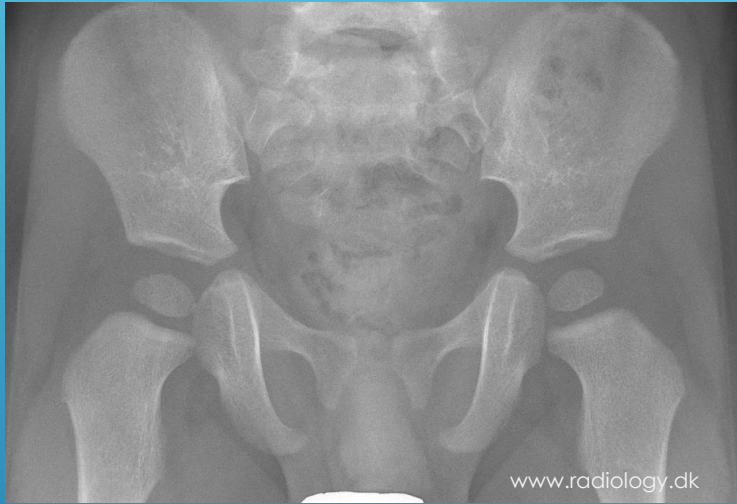

DRENG: 1 ÅR 9 MDR.