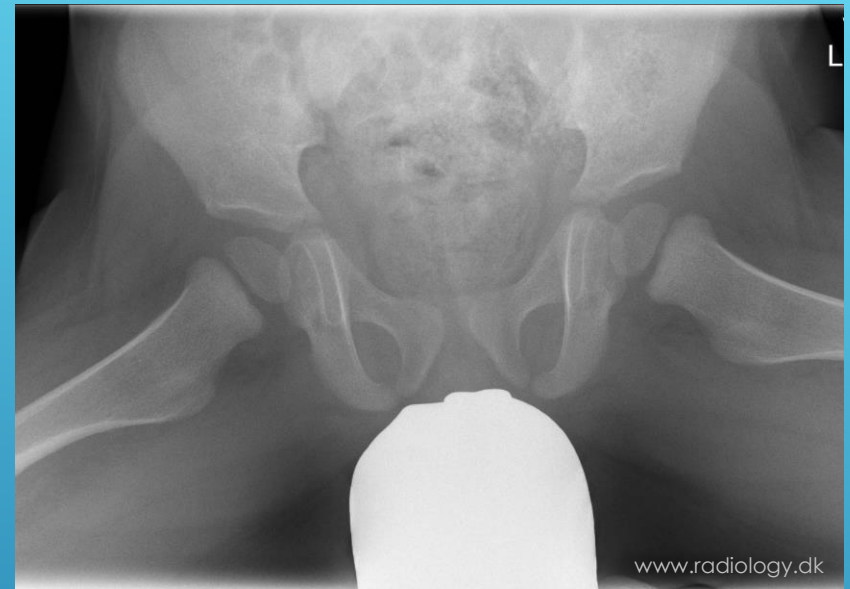

DRENG: 1 ÅR 7 MDR.