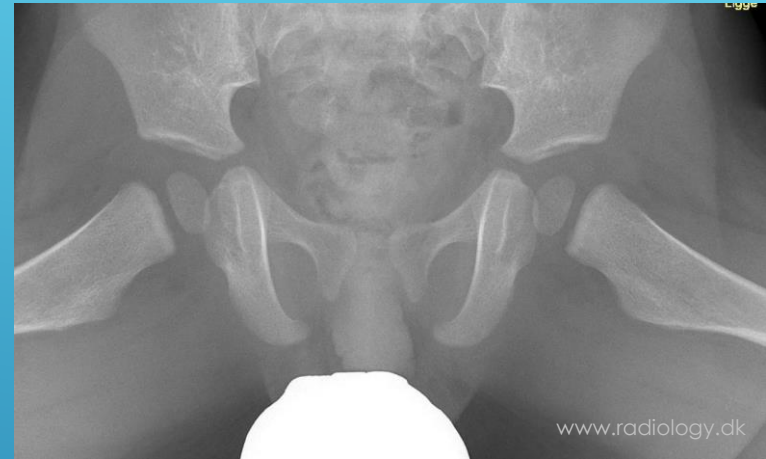

DRENG: 1 ÅR 9 MDR.