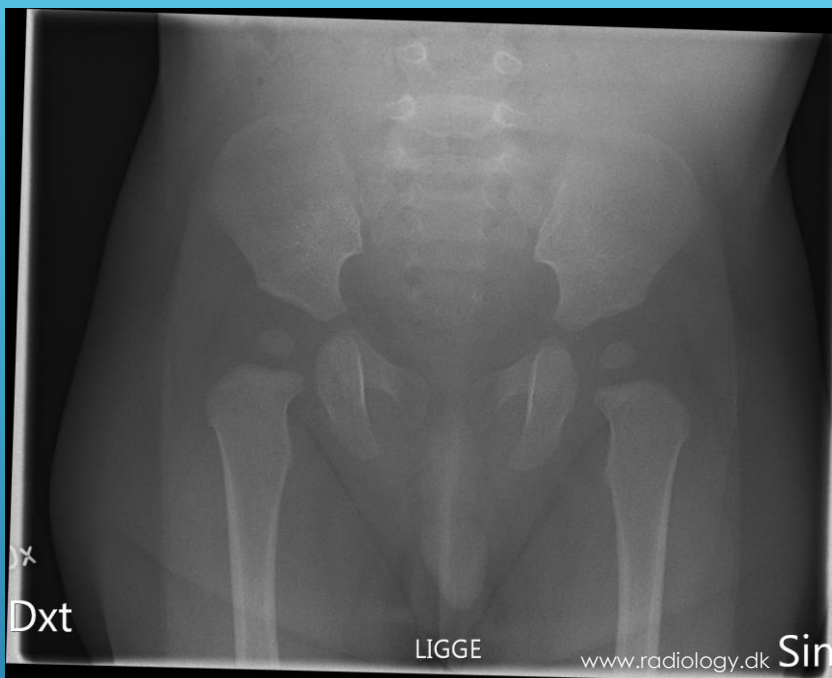

DRENG: 10 MDR.